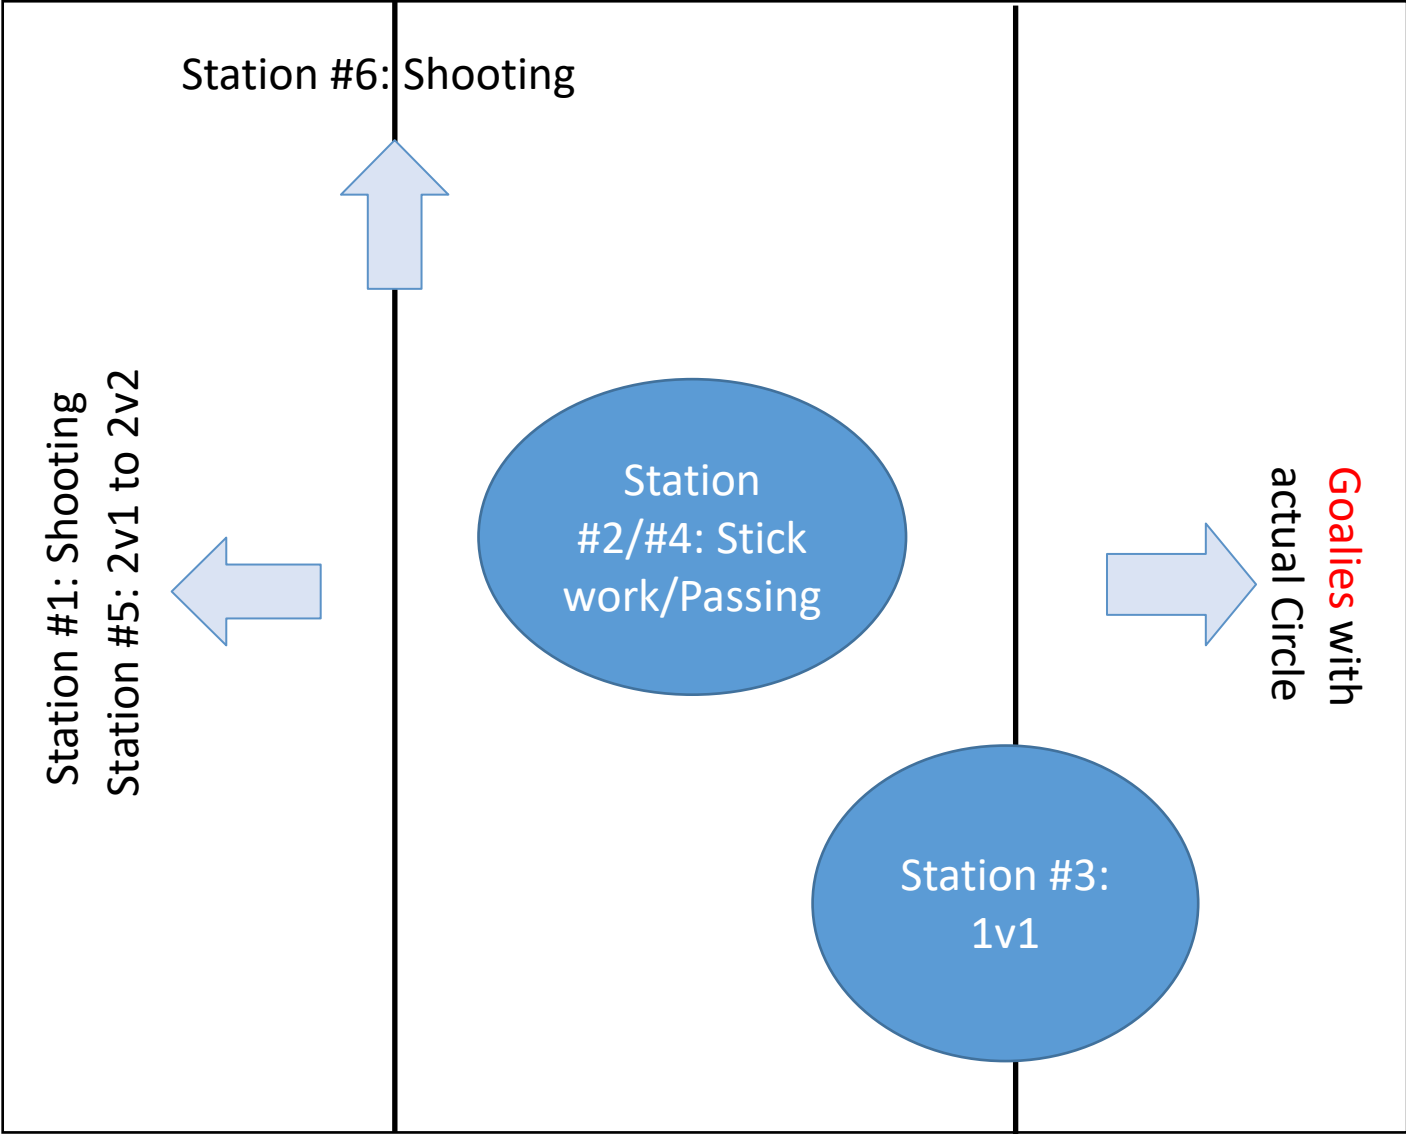

STATION LOCATIONS

Press Box/STANDS